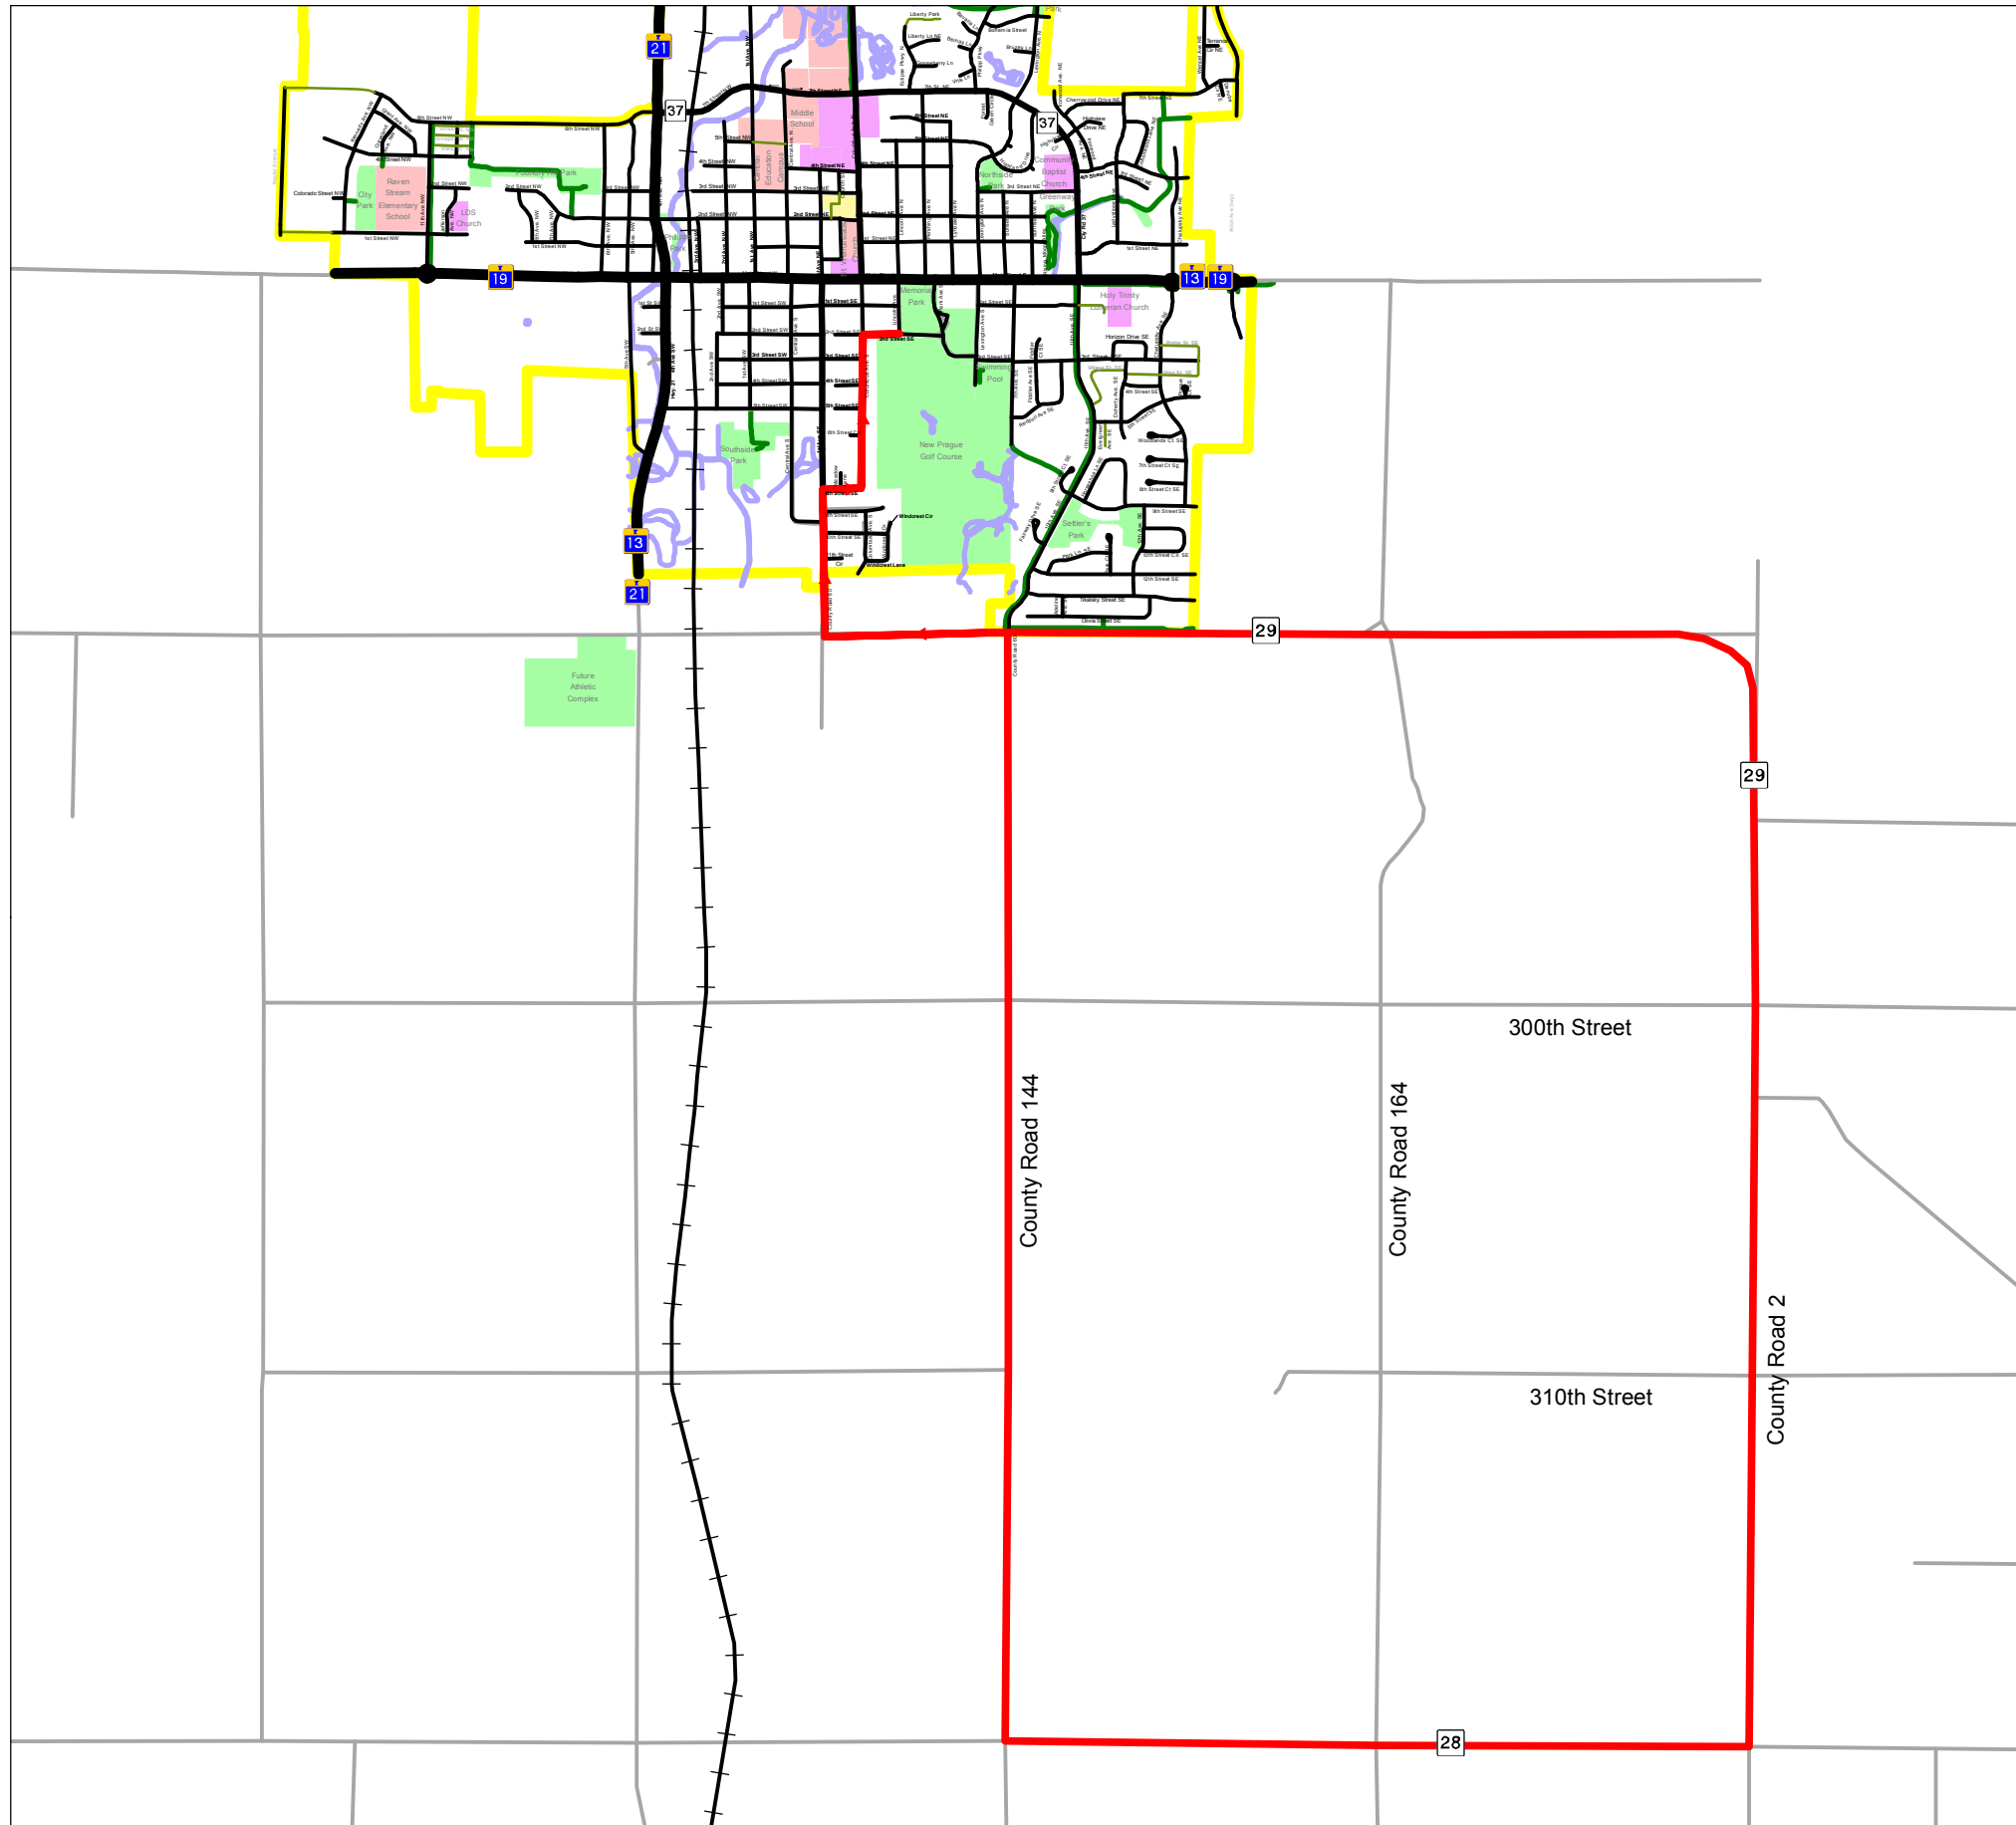

Half Marathon Route

Disclaimer: This map was prepared using the City's GIS and is based on the County and City Street Data maintained by the County and City. While the City believes that the data is accurate, the City does not warrant that data in the GIS is error free and the City does not represent that the GIS data can be used for purposes such as navigation or any other purposed requiring the exact measurement of distance and direction or the precise depiction of geographic features. This disclaimer is pursuant to Minnesota Statutes 466.03 Subd. 21. The user of this map acknowledges that the City shall not be liable for any damages that may arise from this map or the information it contains.